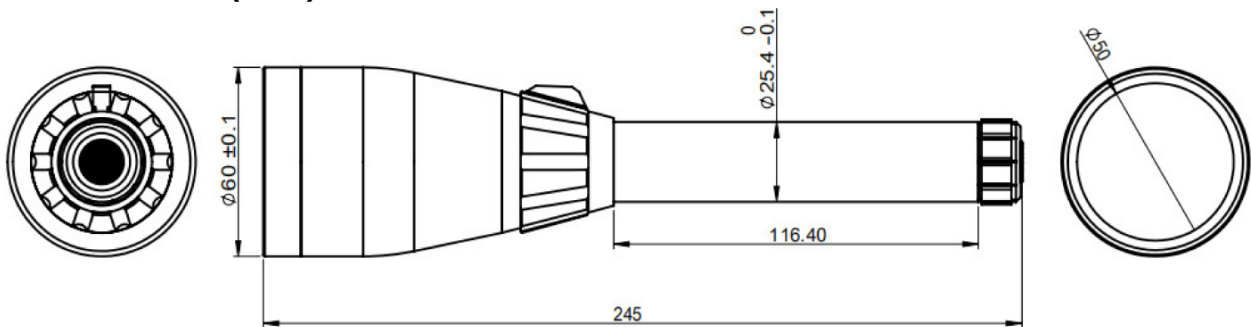

Green Laser Torch

Features

- Compact, Adjustable Searchlight
- Effective Distance >1km ⁽¹⁾
- Waterproof & Dustproof (IP65)
- Wide Temperature Range
- Fast Rise Time
- High Reliability

⁽¹⁾ at night

Dimensions (mm)

Specifications					
Model Number		Green Laser Torch			
Mechanical Specifications		Specs			Conditions
		Min	Typ	Max	
Dimensions	Diameter Head (mm)	59.9	60.0	60.1	
	Diameter Barrel (mm)	25.3	-	25.4	
	Length (mm)	243	245	247	
	Weight (g)	-	410	-	
Body		6061 Aircraft-Grade Aluminium			
Surface Finish		MIL-Spec Type III hard black anodized			
Optical Specifications					
Wavelength (nm)		530	532	534	
Output Power (mW) at -30°C to +50°C		10	-	40	Laser Class 2M
Output Power Mode		CW			
Beam Divergence (mrad) (adjustable)		1	-	240	full angle, 1/e ²
Beam Size at exit (mm)		-	48	-	
Beam Size at 10m (mm)		40	-	2400	
Electrical Specifications					
Power Supply		2 x CR123A			
Battery Lifetime (minutes)		200	300	-	
Housing Isolation		Yes			
Tail Switch		On / Off Button			
Reliability					
Operating Case Temperature Range (°C)		-30	-	50	
Rise Time (seconds)		-	0.2	0.5	to 75% of full power
Storage Temperature (°C)		-40	-	60	
Environmental Humidity (RH, %)		5	-	85	
Lifetime (hours)		5000	-	-	MTTF at 25 °C
RoHS Compliance Declaration		Yes			
Ingress Protection Rating		IP65			
Warranty		1 year			